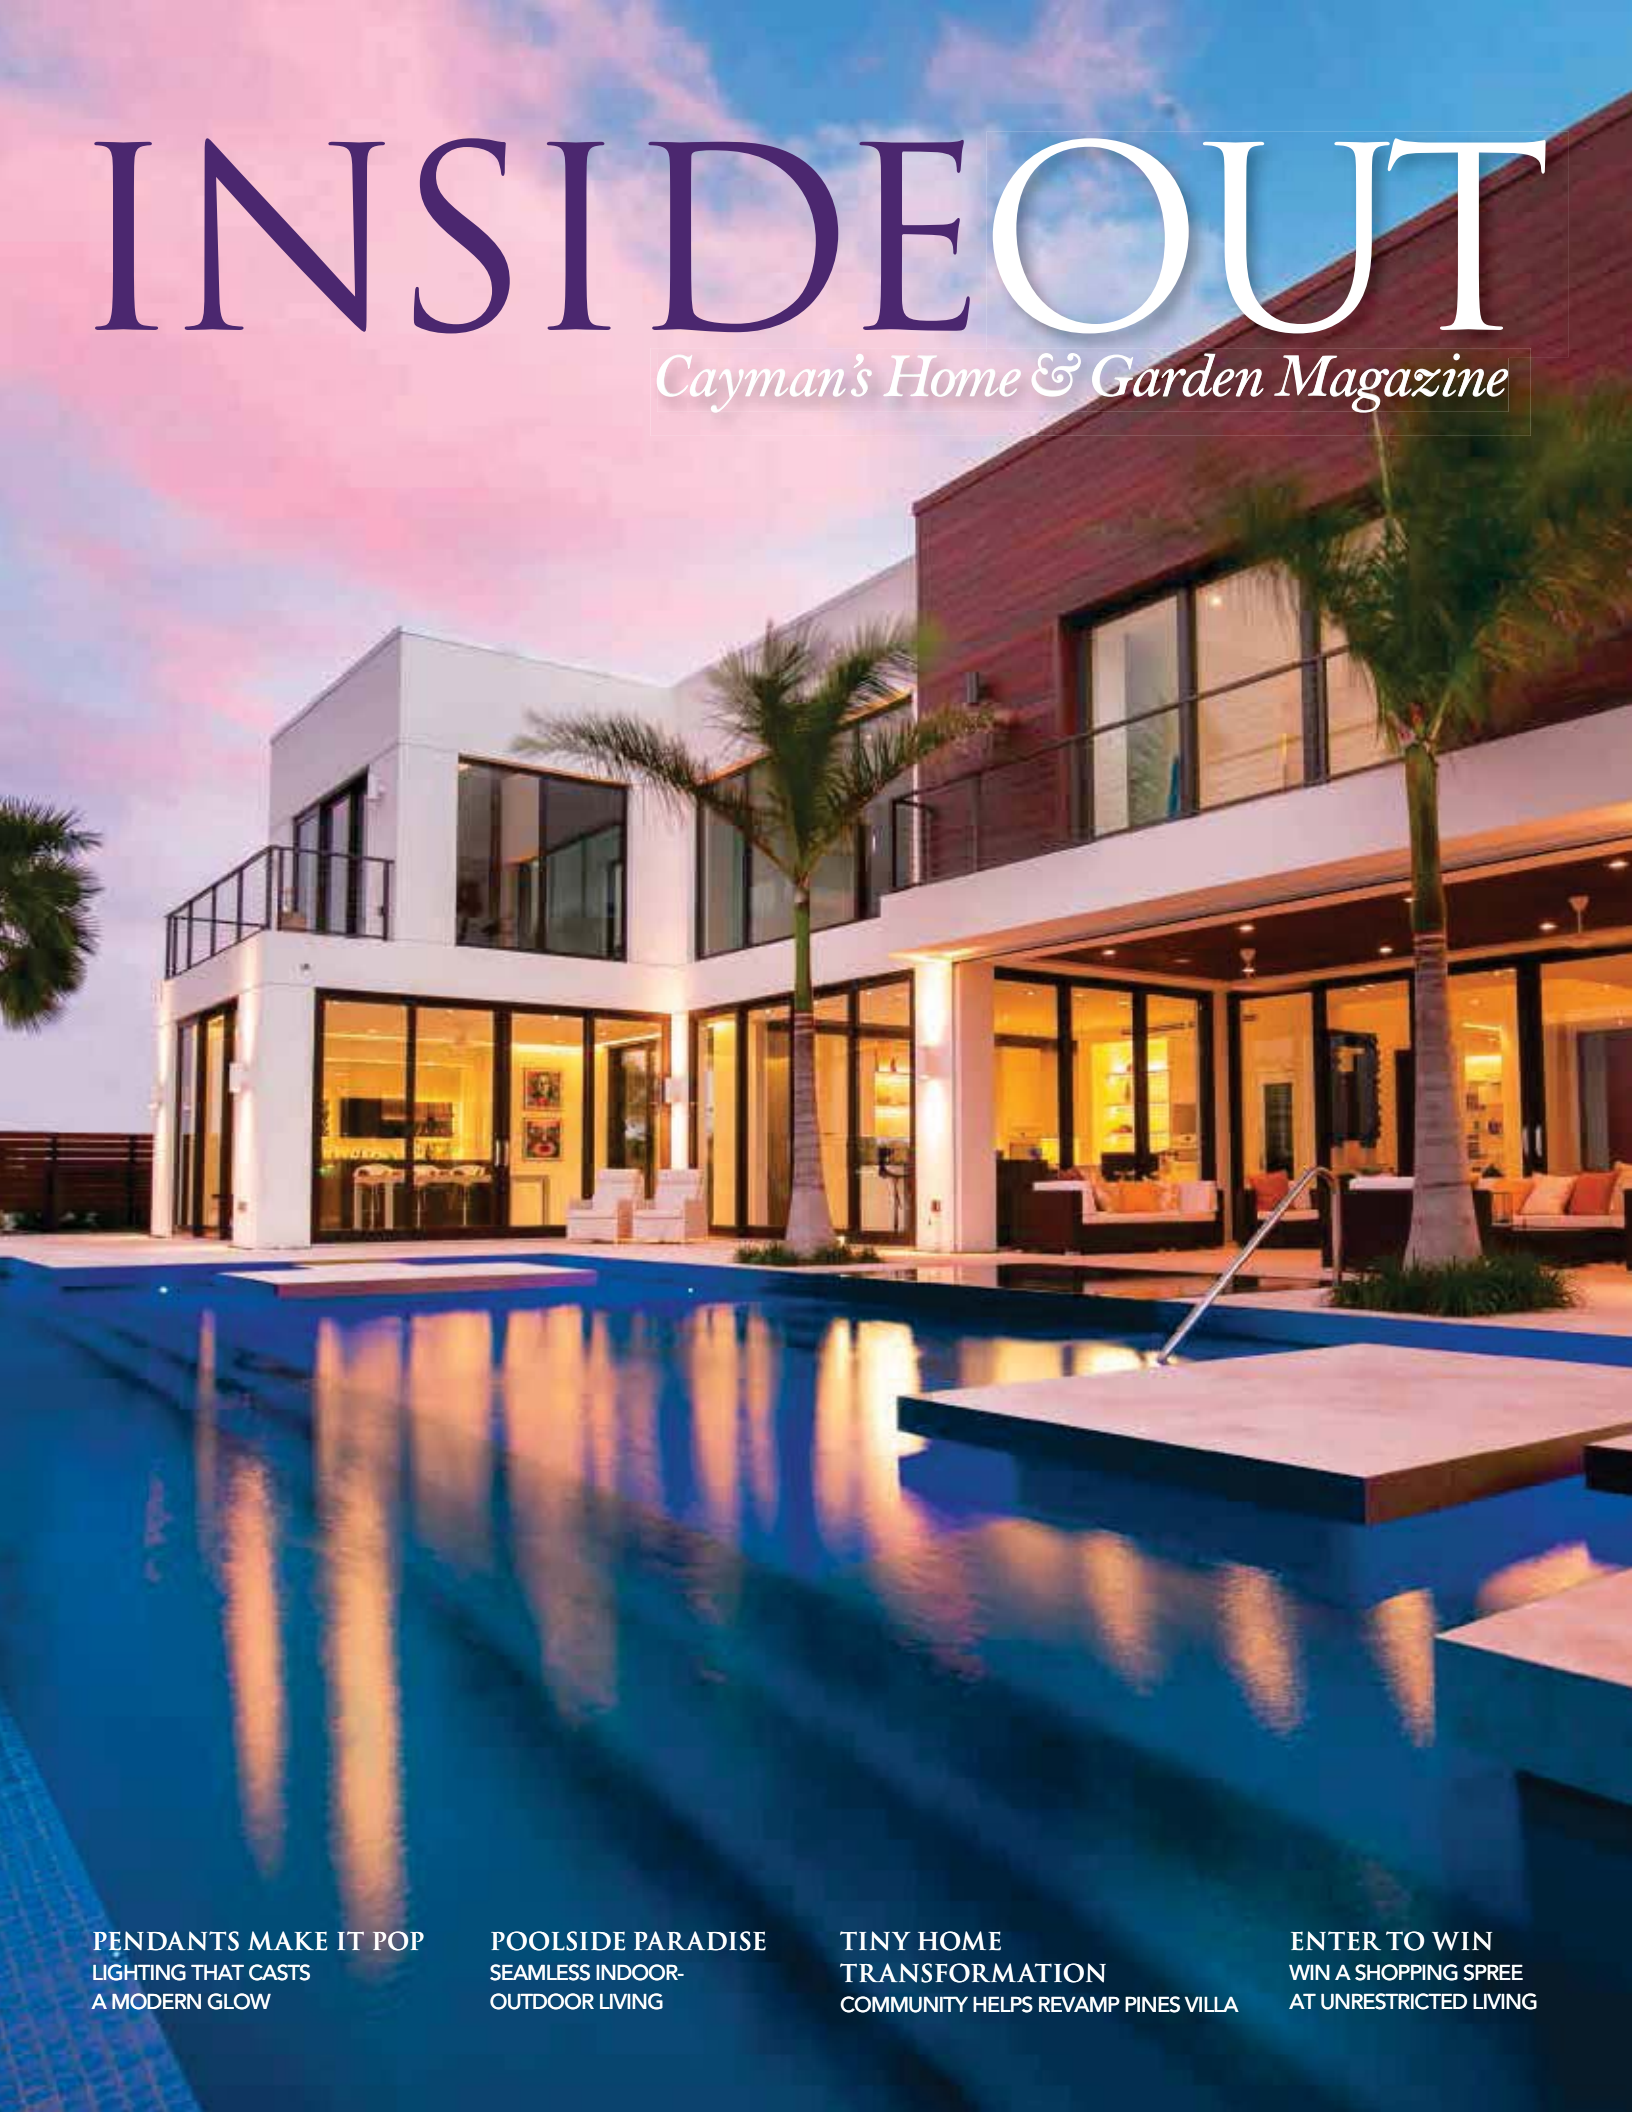

INSIDEOUT

Cayman's Home & Garden Magazine

PENDANTS MAKE IT POP
LIGHTING THAT CASTS
A MODERN GLOW

POOLSIDE PARADISE
SEAMLESS INDOOR-
OUTDOOR LIVING

TINY HOME
TRANSFORMATION
COMMUNITY HELPS REVAMP PINES VILLA